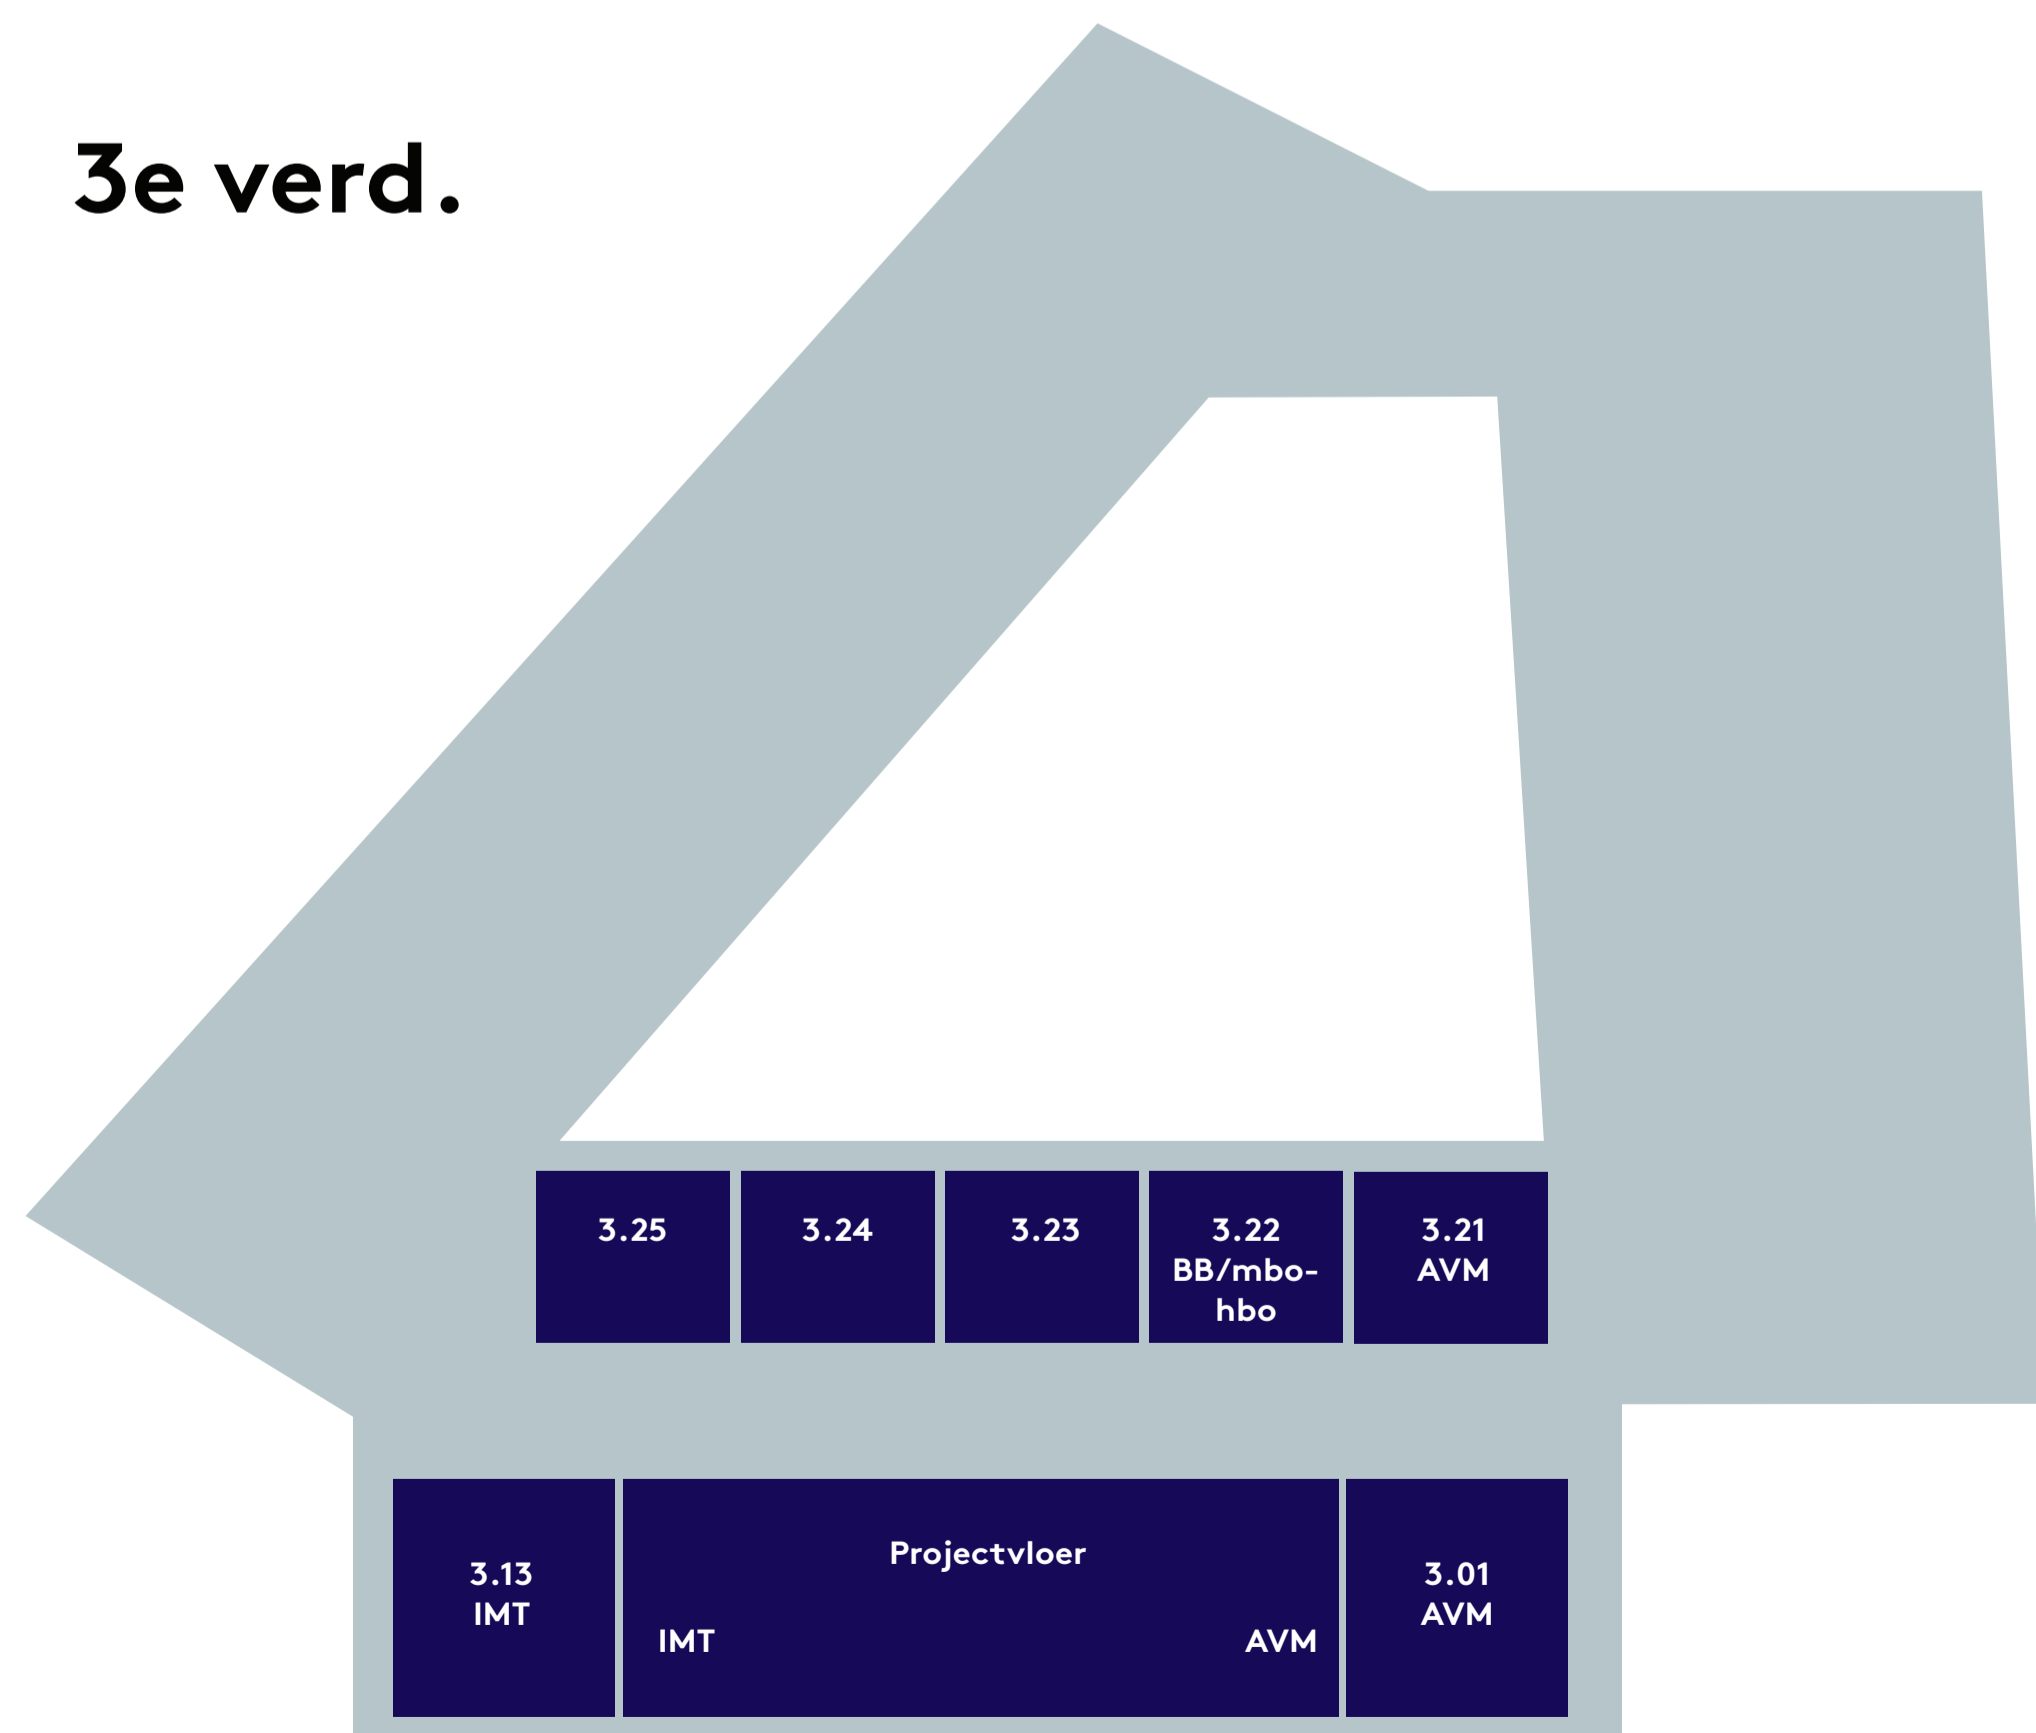

# HKU OPEN DAG OUDENOORD

Begane Grond

1e verd.

2e verd.

3e verd.

Kelder

- Algemeen
  - HKU Media
  - HKU Kunst en Economie
- AdDM = Associate degree Digital Media  
 ANI = Animation  
 AVM = Audiovisual Media  
 GRA = Graphic Design  
 ILL = Illustration  
 IMT = Image and Media Technology  
 PHO = Photography  
 KE = Kunst en Economie