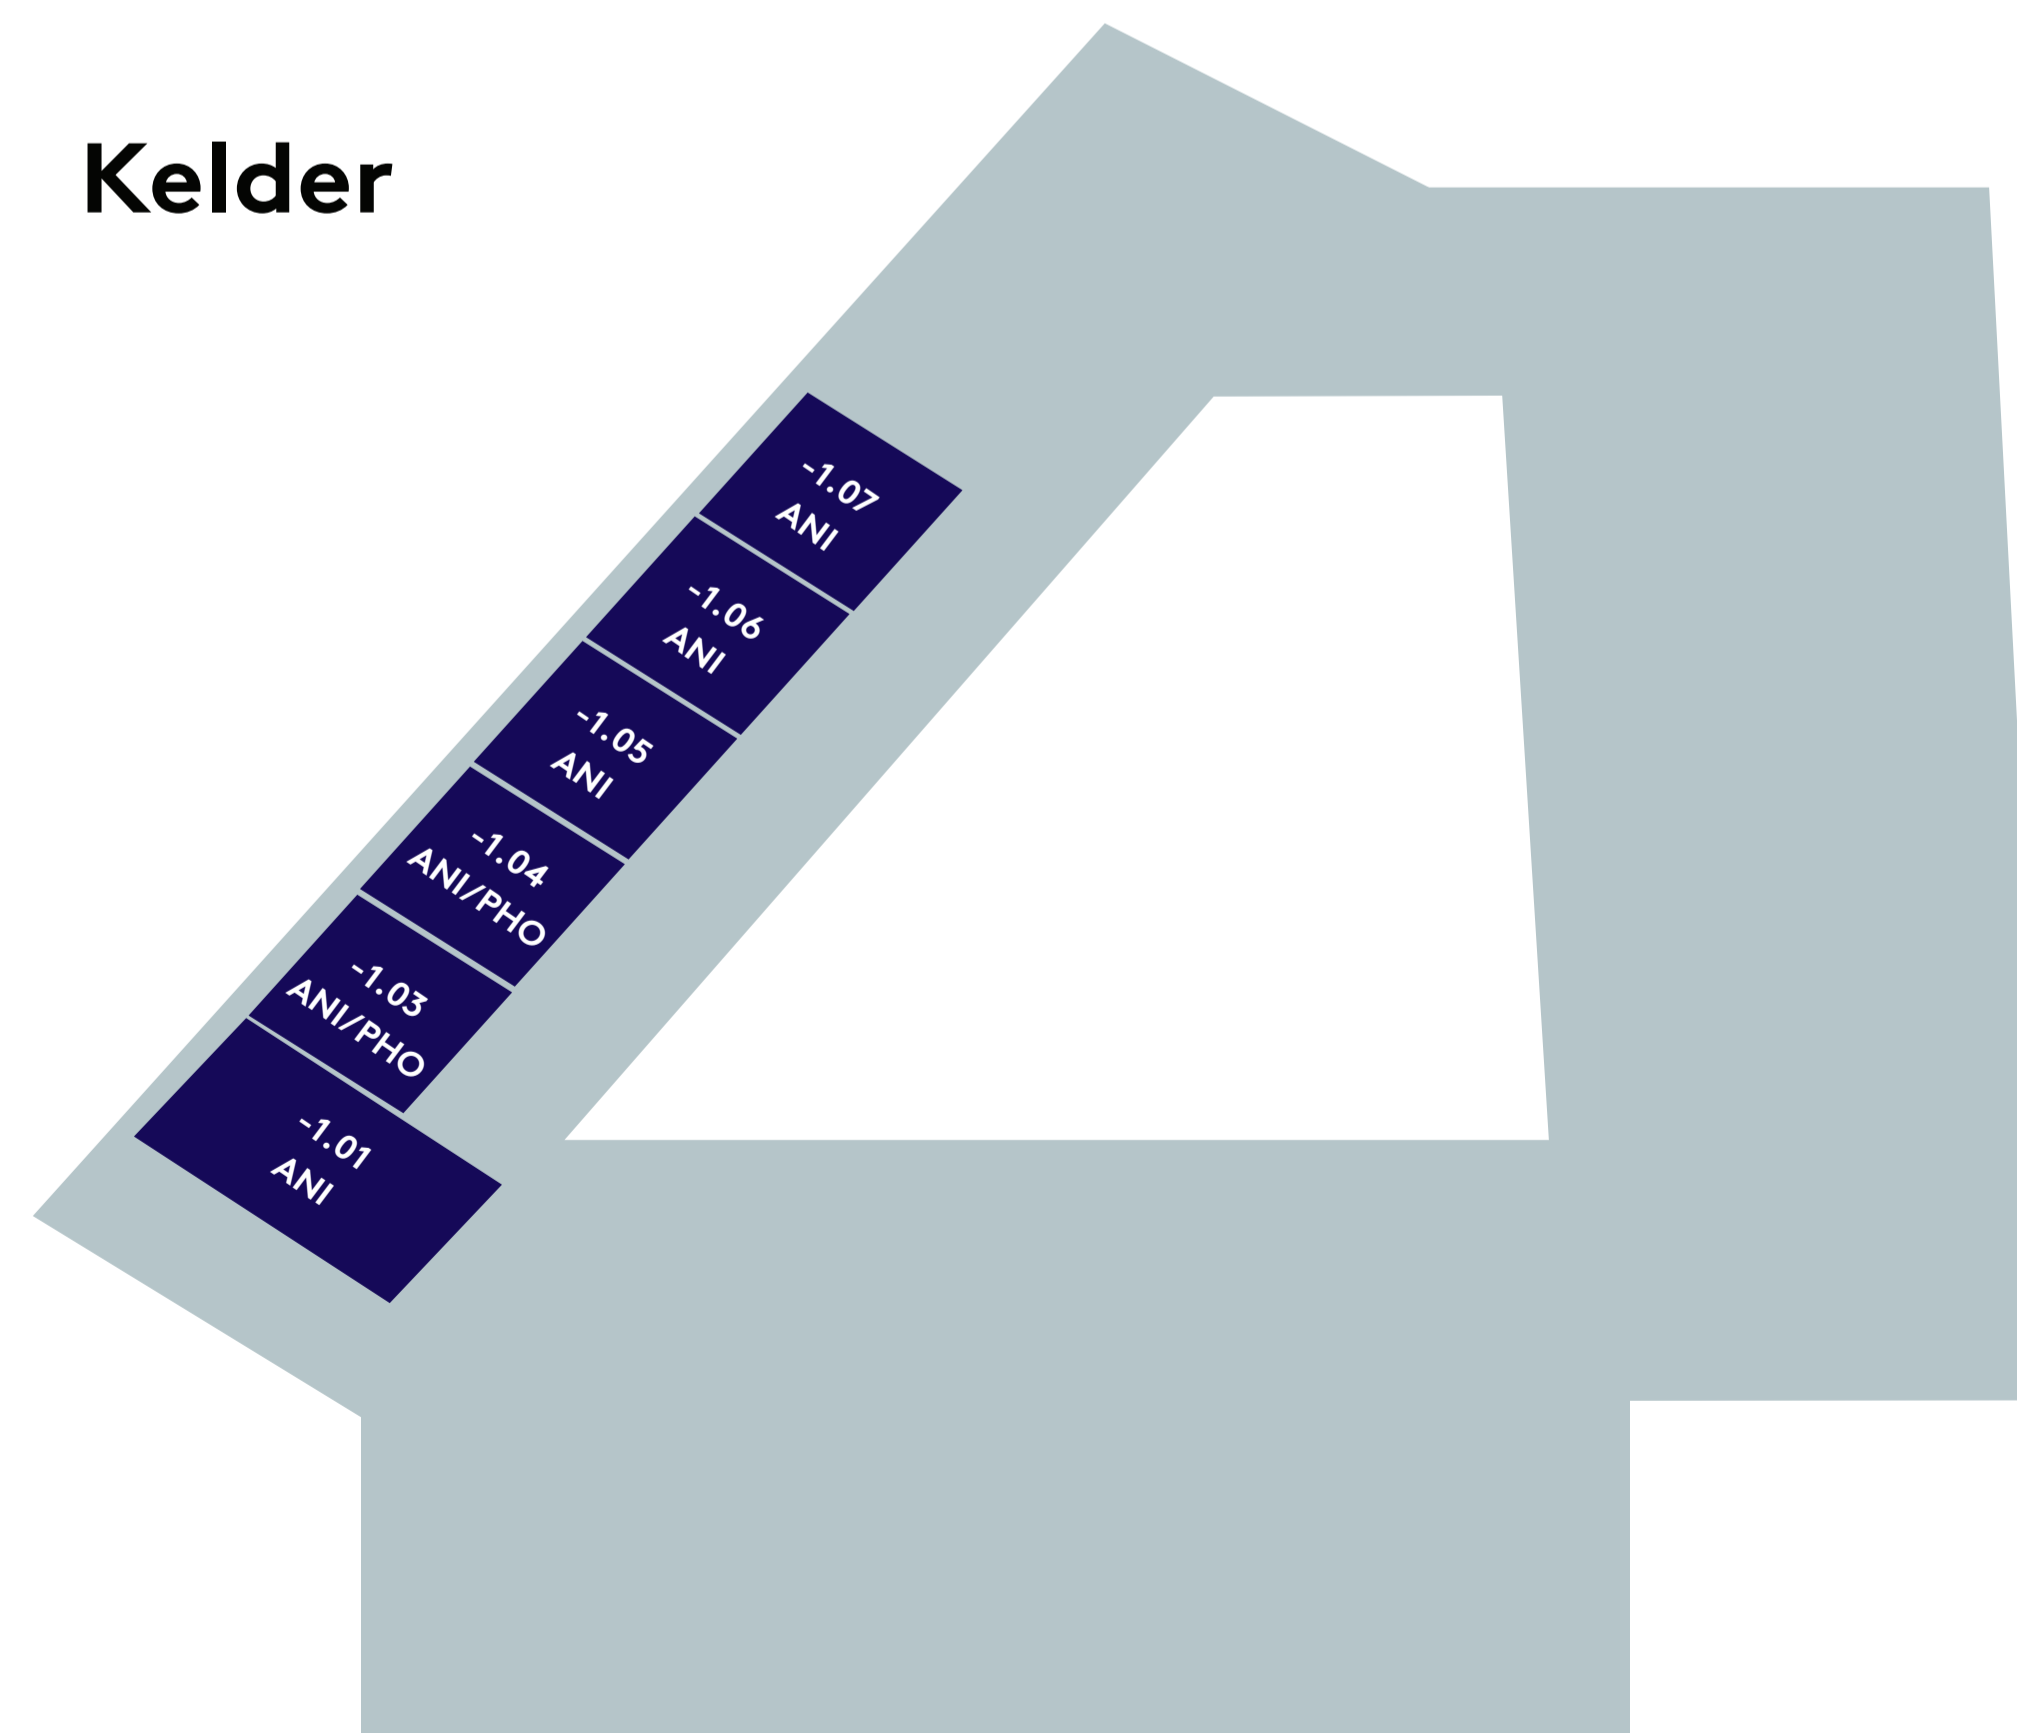

# HKU OPEN DAG OUDENOORD

Begane Grond

1e verd.

2e verd.

3e verd.

Kelder

- Algemeen
  - HKU Media
  - HKU Kunst en Economie
- AdDM = Associate degree Digital Media  
 ANI = Animation  
 AVM = Audiovisual Media  
 GRA = Graphic Design  
 ILL = Illustration  
 IMT = Image and Media Technology  
 PHO = Photography  
 KE = Kunst en Economie