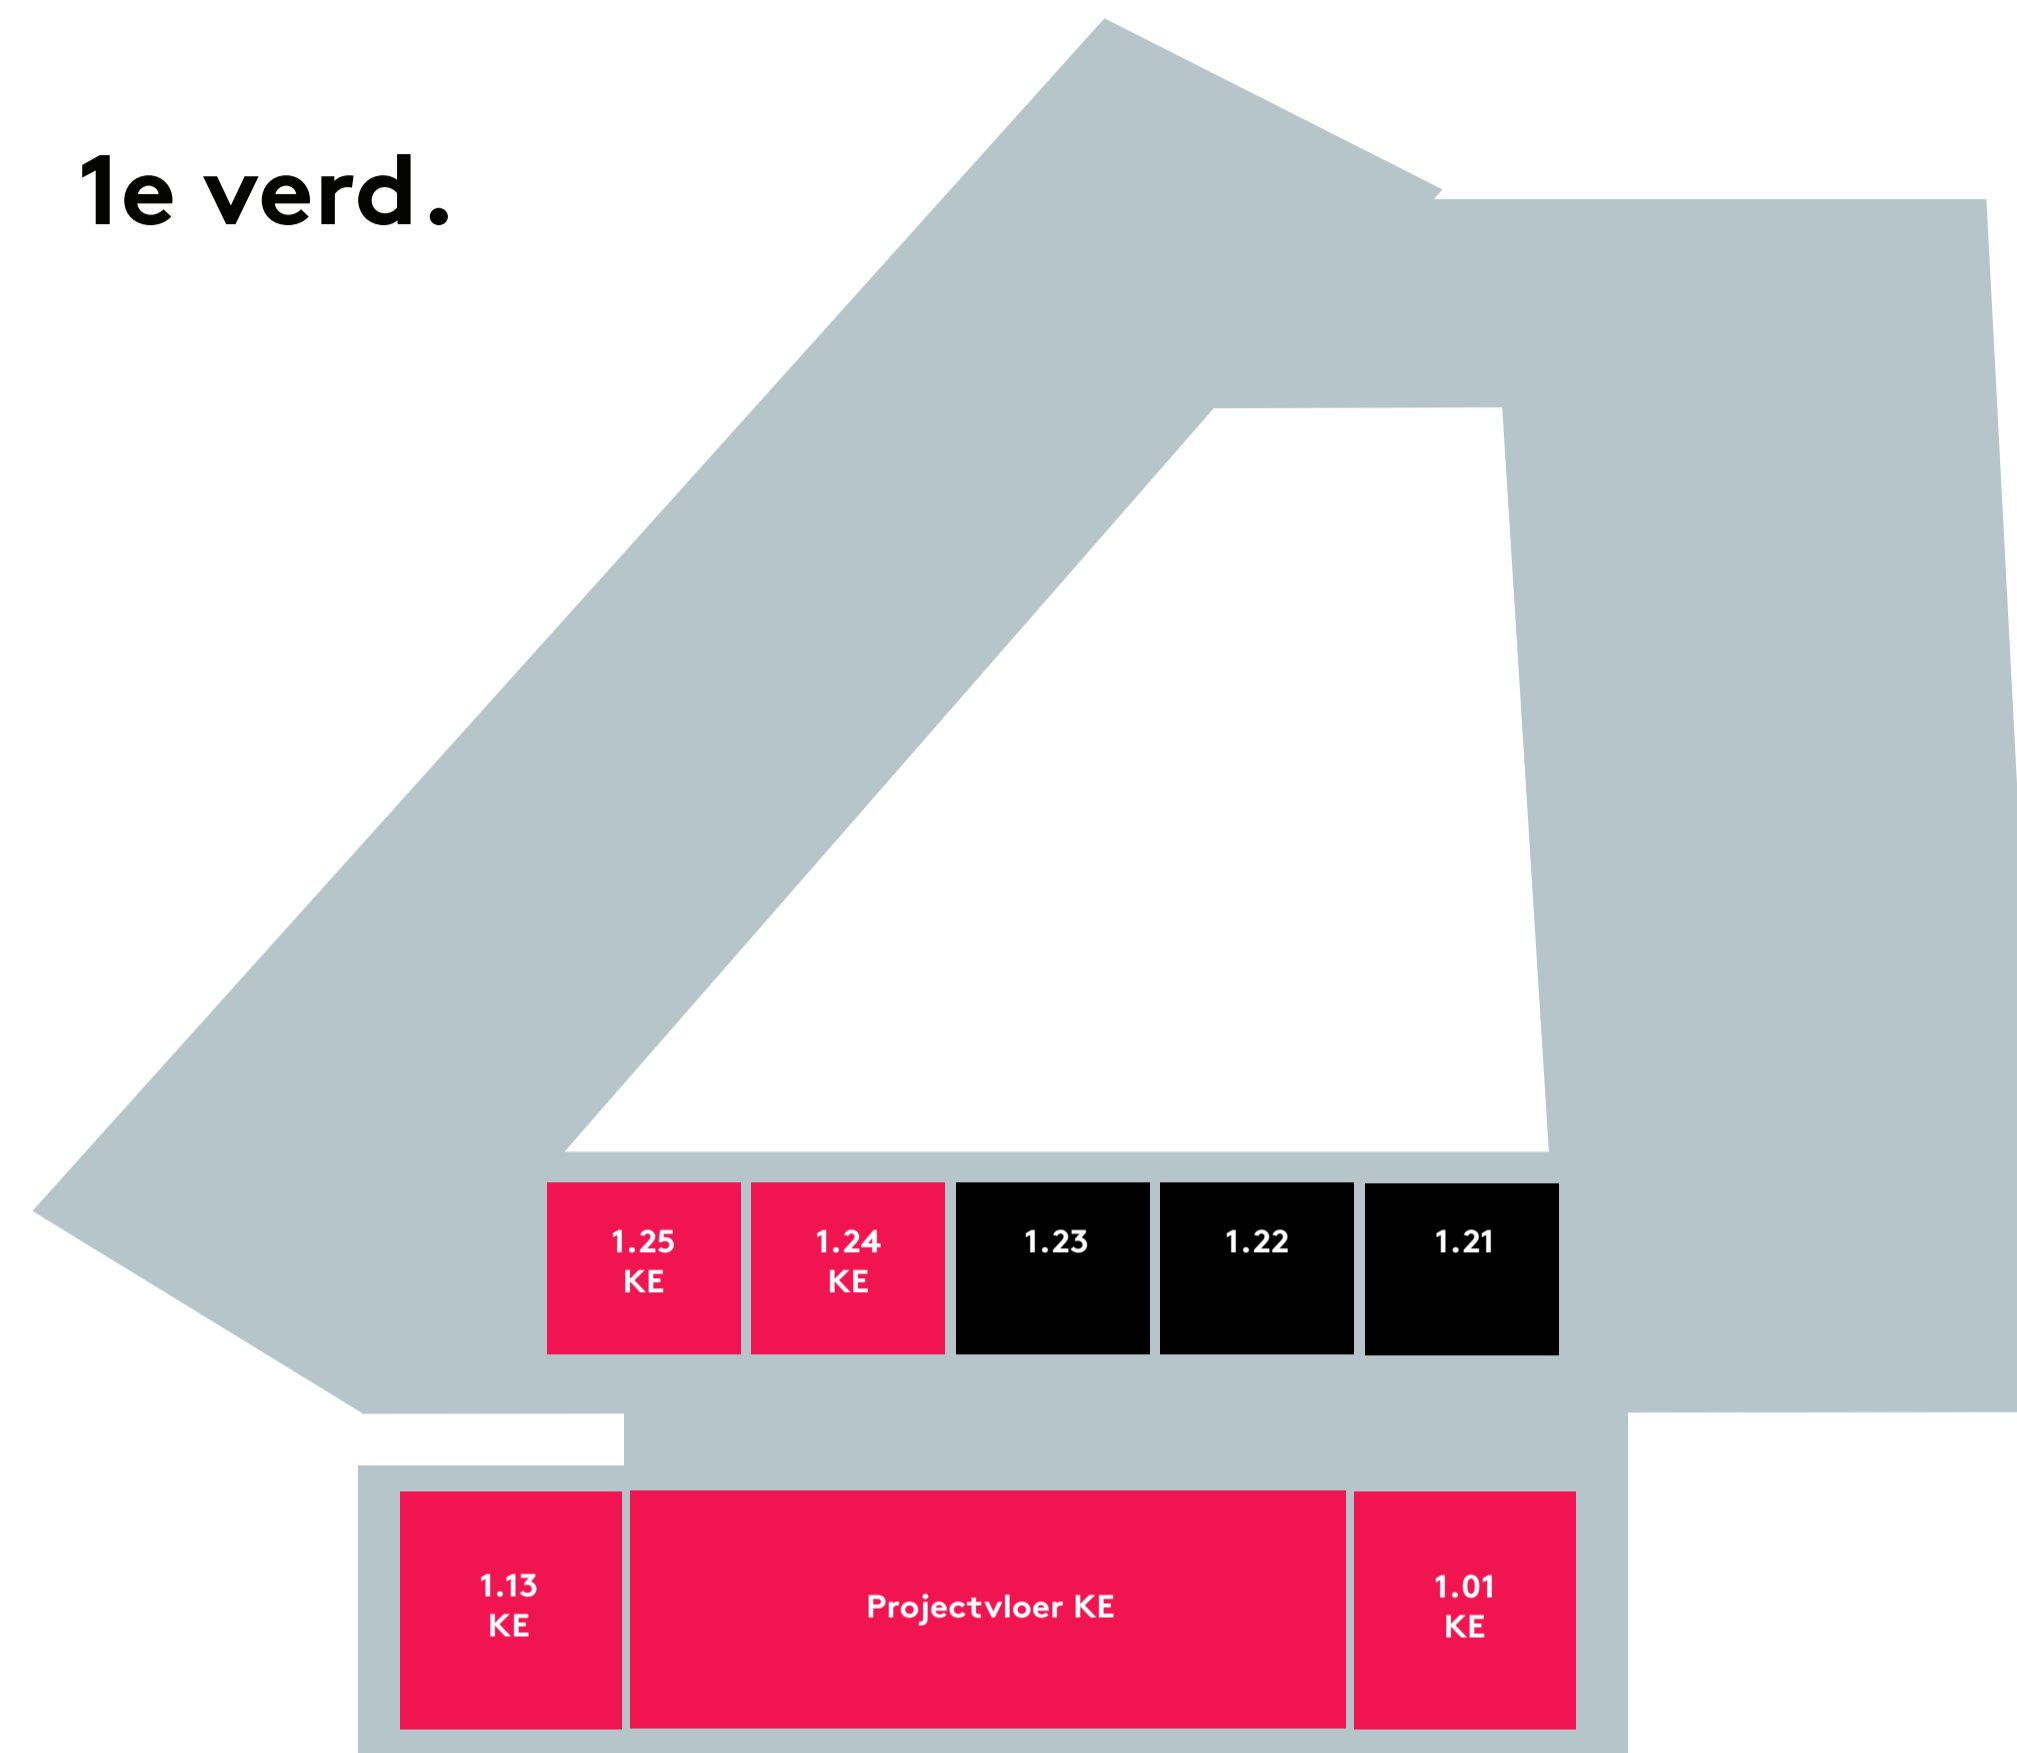

# HKU OPEN DAG OUDENOORD

Begane Grond

1e verd.

2e verd.

3e verd.

Kelder

- Algemeen
  - HKU Media
  - HKU Kunst en Economie
- AdDM = Associate degree Digital Media  
 ANI = Animation  
 AVM = Audiovisual Media  
 GRA = Graphic Design  
 ILL = Illustration  
 IMT = Image and Media Technology  
 PHO = Photography  
 KE = Kunst en Economie