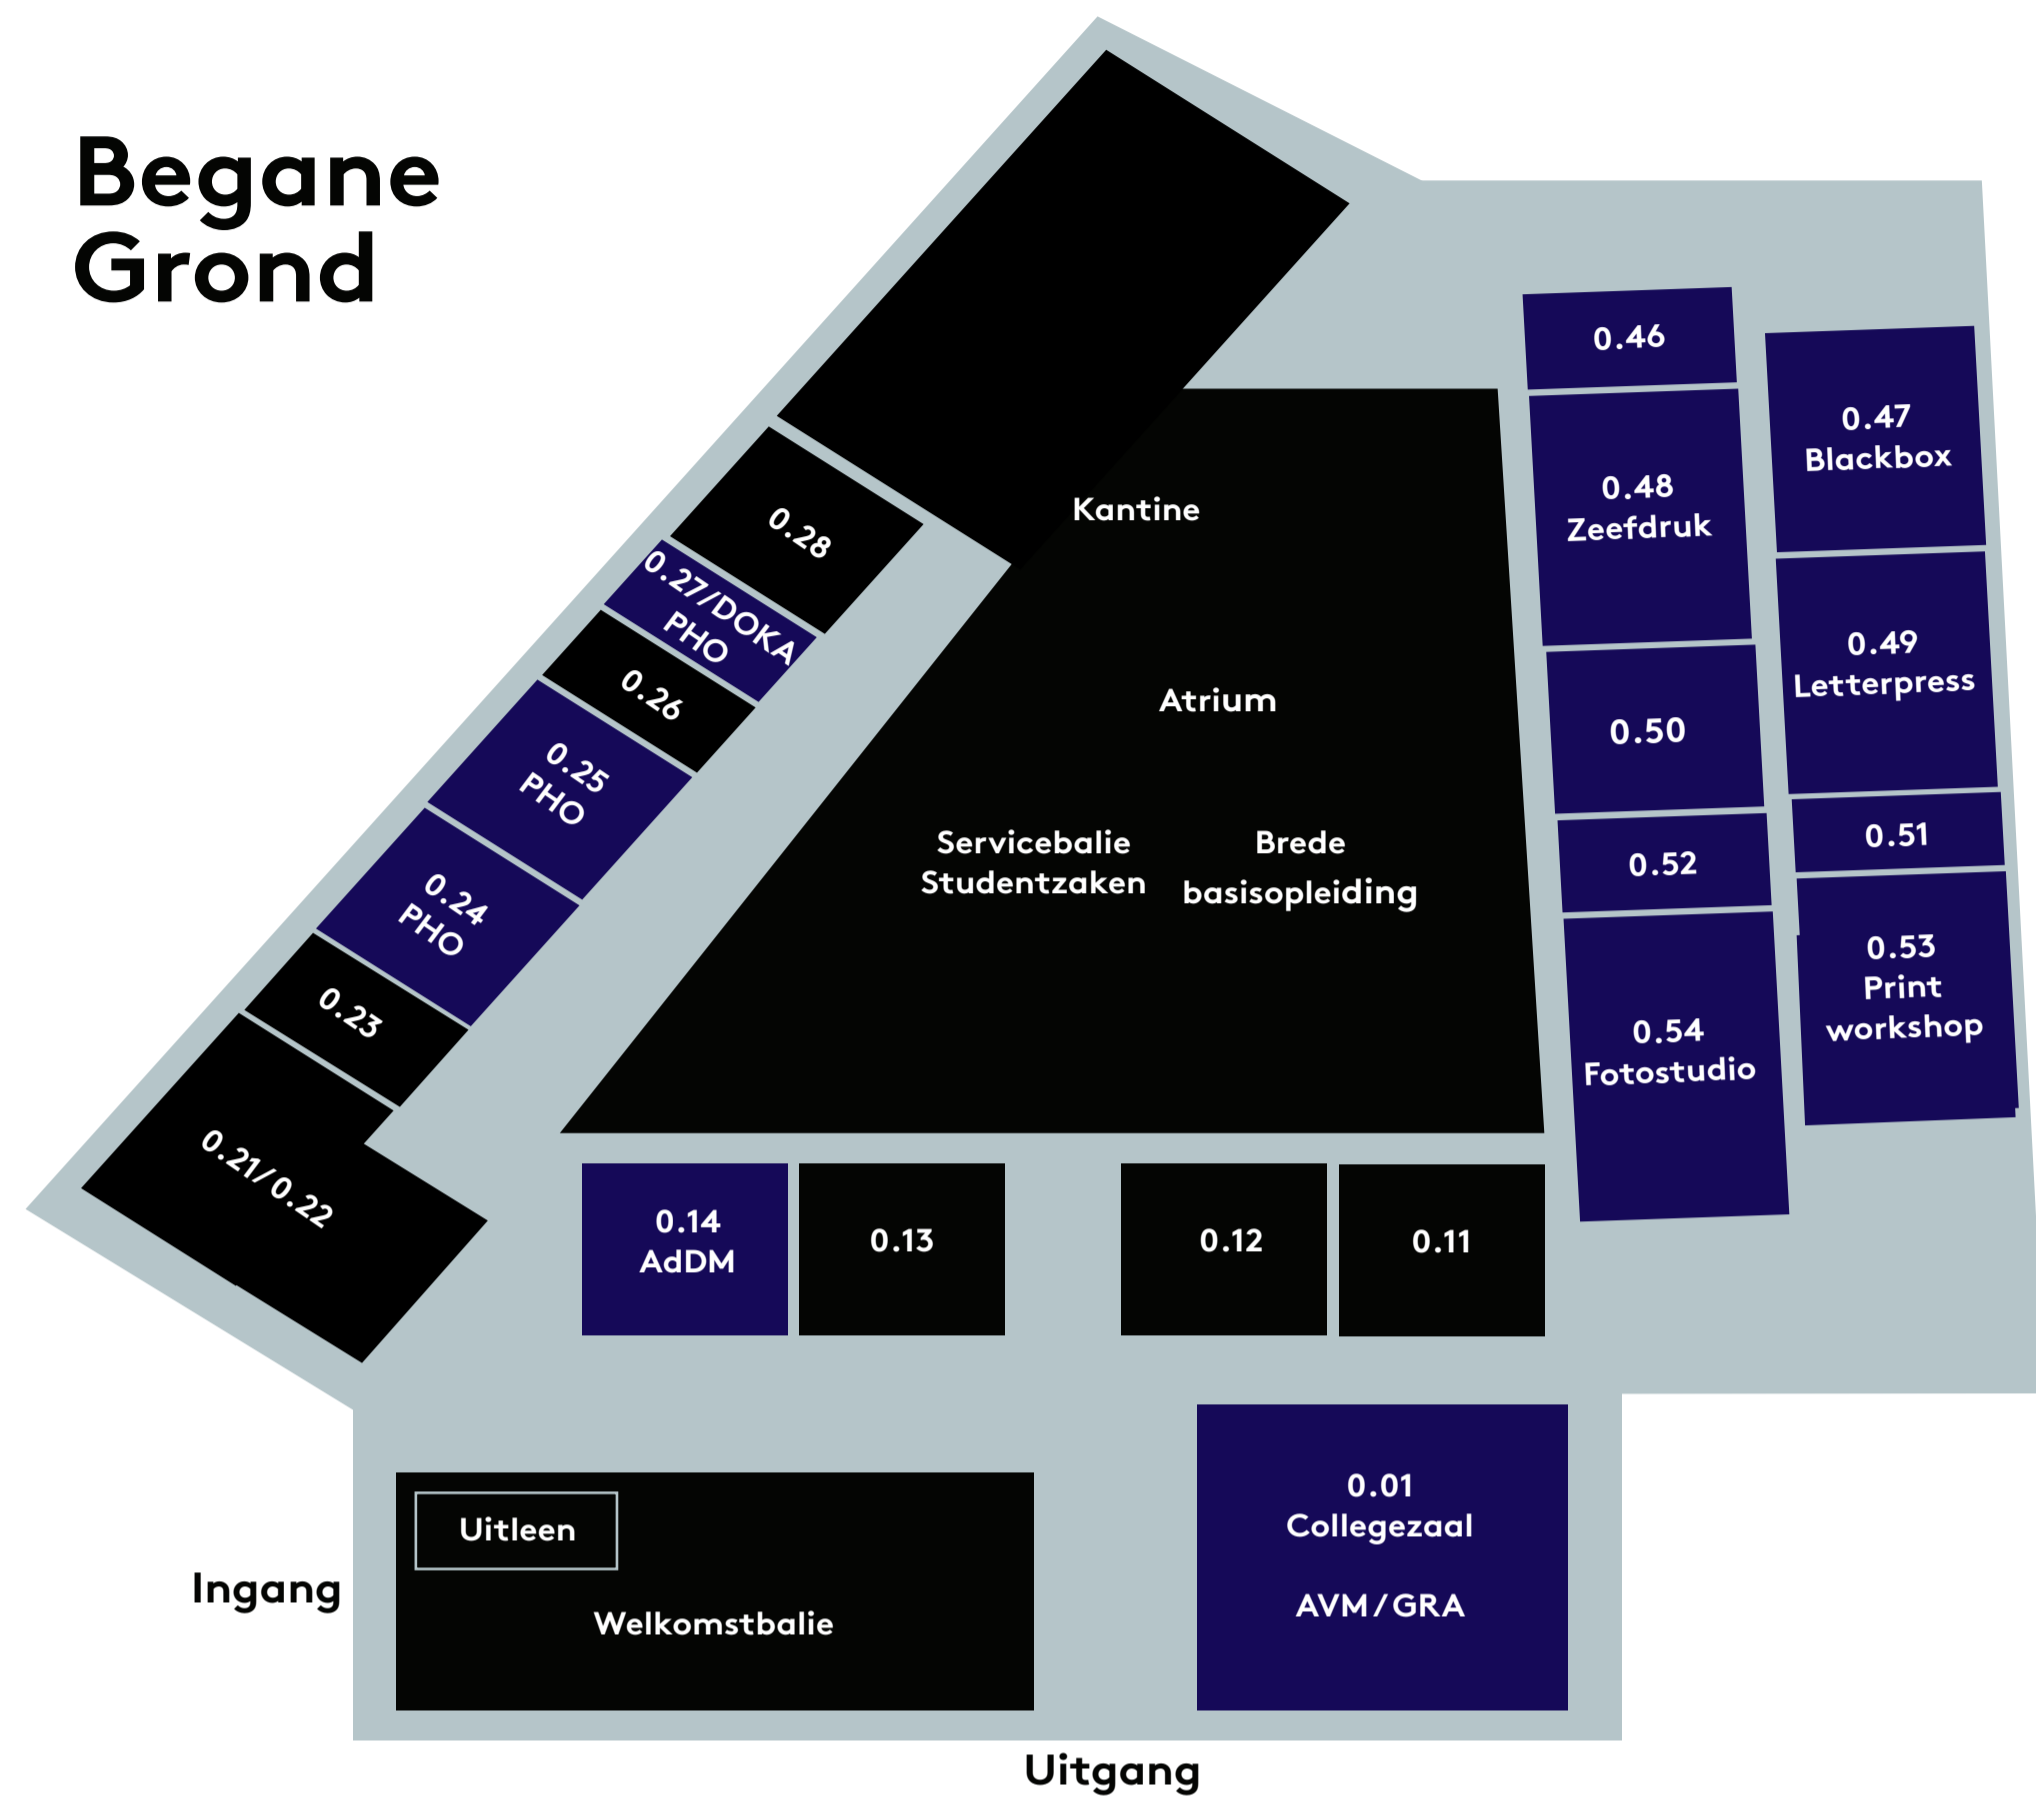

# HKU OPEN DAG OUDENOORD

Begane Grond

1e verd.

2e verd.

3e verd.

Kelder

- Algemeen
  - HKU Media
  - HKU Kunst en Economie
- AdDM = Associate degree Digital Media  
 ANI = Animation  
 AVM = Audiovisual Media  
 GRA = Graphic Design  
 ILL = Illustration  
 IMT = Image and Media Technology  
 PHO = Photography  
 KE = Kunst en Economie