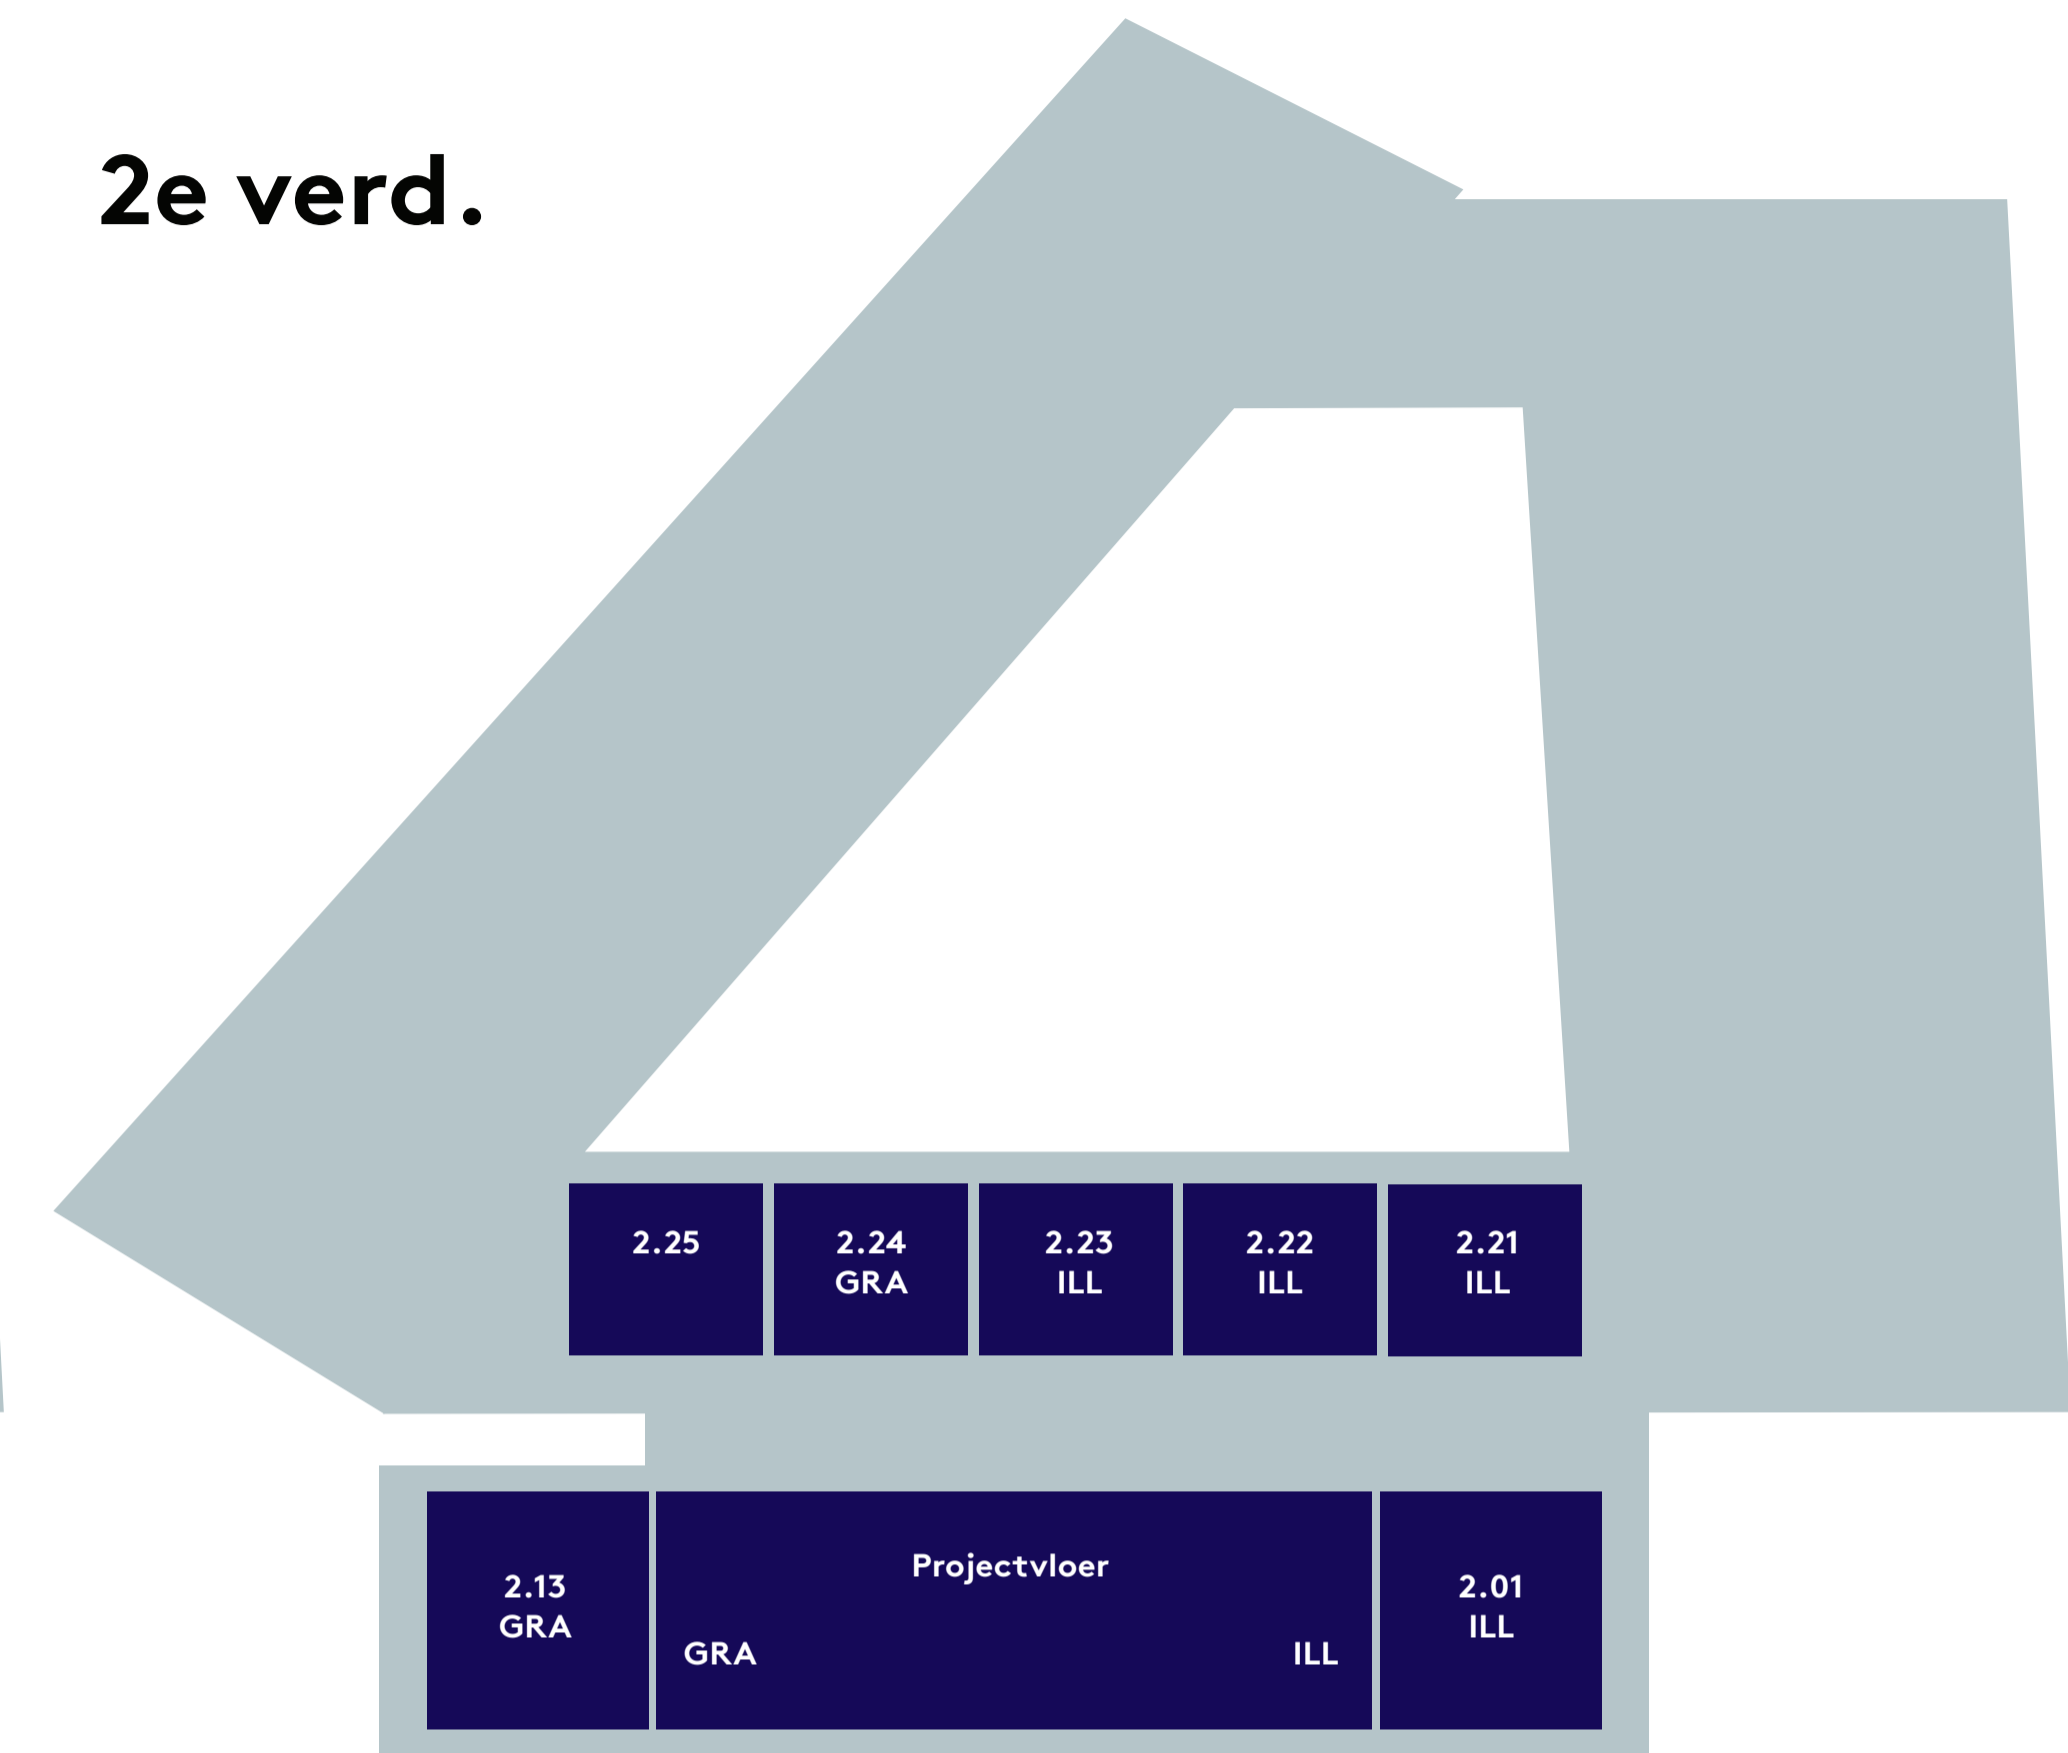

# HKU OPEN DAG OUDENOORD

Begane Grond

1e verd.

2e verd.

3e verd.

Kelder

- Algemeen
  - HKU Media
  - HKU Kunst en Economie
- AdDM = Associate degree Digital Media  
 ANI = Animation  
 AVM = Audiovisual Media  
 GRA = Graphic Design  
 ILL = Illustration  
 IMT = Image and Media Technology  
 PHO = Photography  
 KE = Kunst en Economie